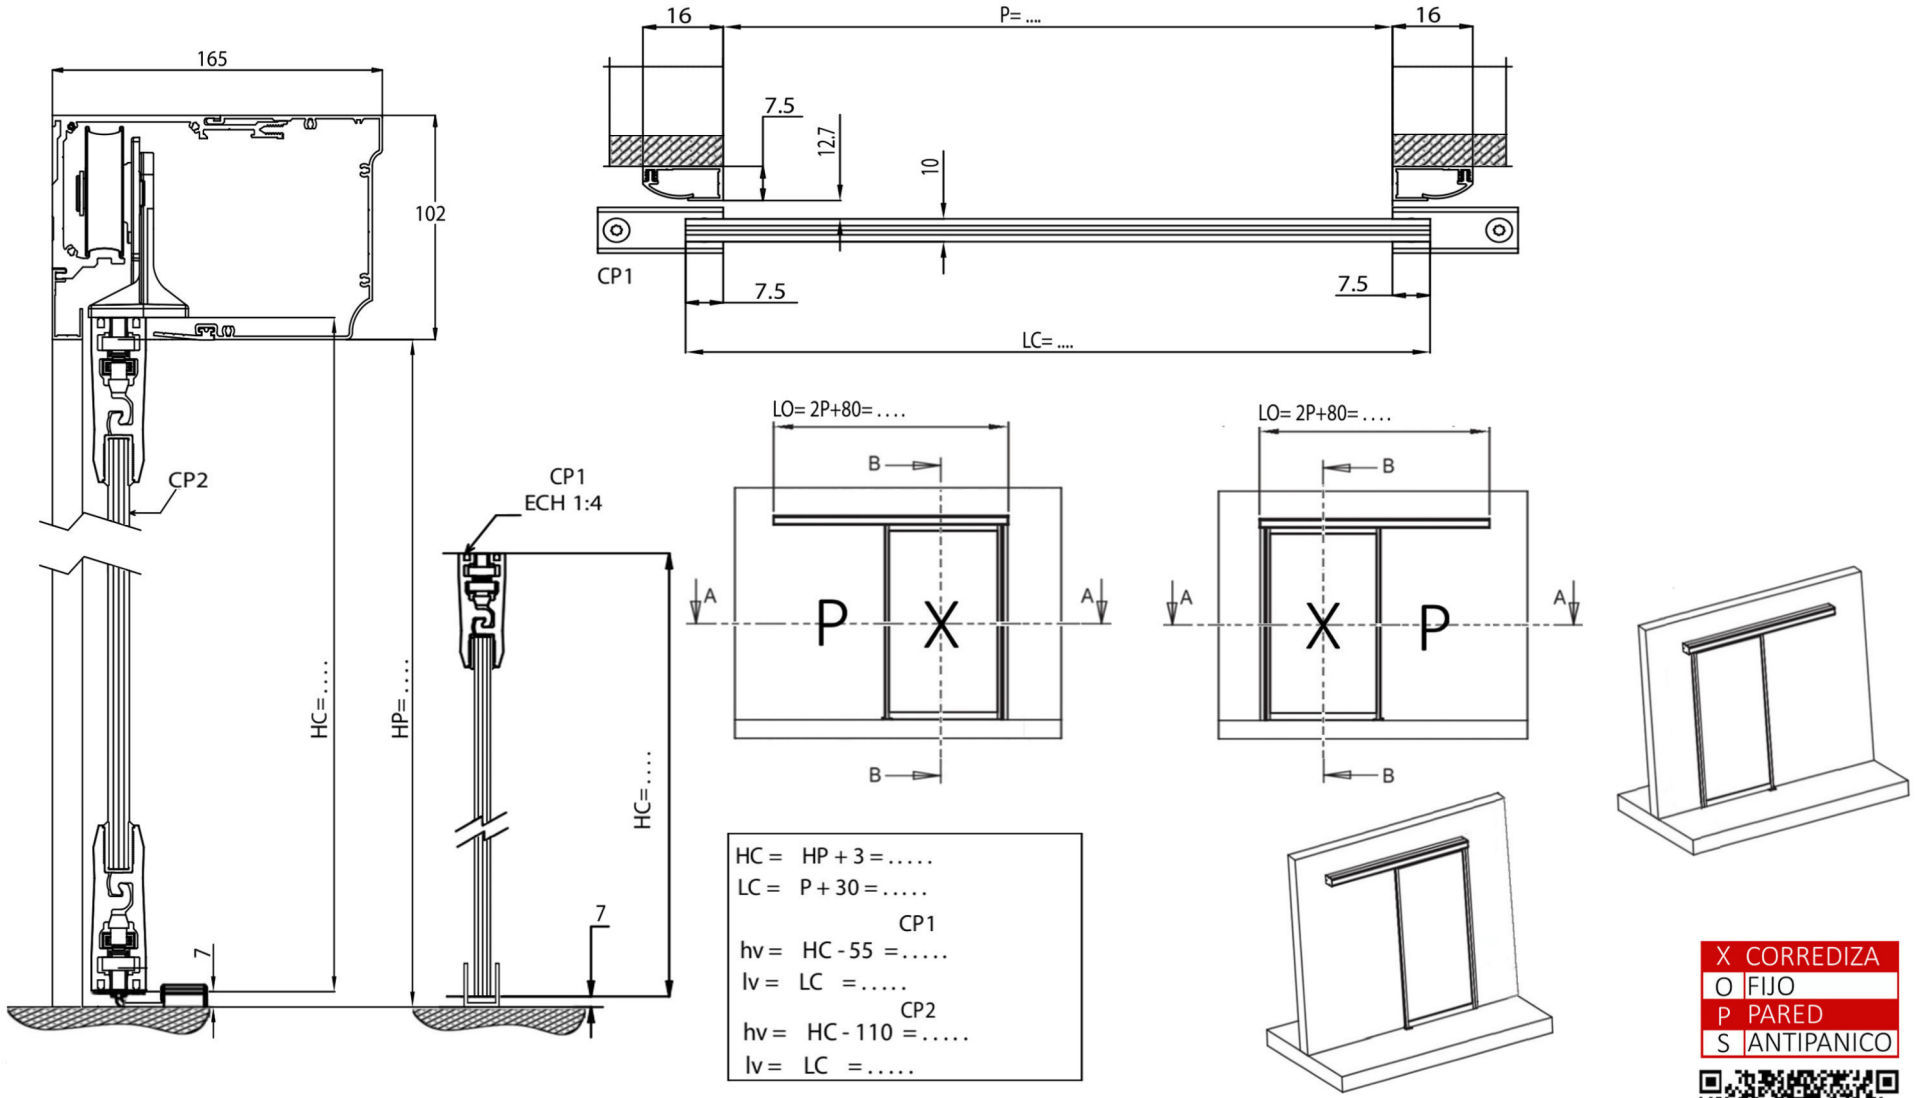

TINA COULISSANTE SIMPLE R15MM AVEC LUMINA PRESS - MONTAGE EN APPLIQUE
 SINGLE SLIDING TINA 15MM OVERLAP WITH LUMINA PRESS - SURFACE APPLIED MOUNTING

GAMME TINA COULISSANTE LUMINA / SLIDING TINA LUMINA

- X CORREDIZA
- O FIJO
- P PARED
- S ANTIPANICO